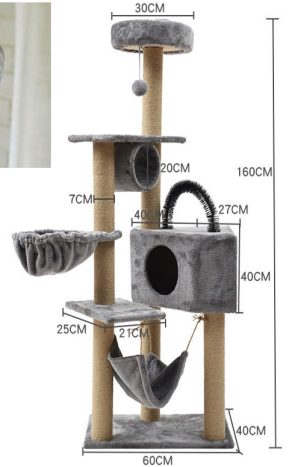

CAT TREE

A Cat Tree (also referred to as a cat tree house, cat condo, kitty condo, cat stand, cat post "cat box" or cat tower) is an artificial structure for a cat to play, exercise, relax and sleep on. Cat trees are usually constructed of premium wood and then covered with carpet or a similar fabric that encourages and allows a cat to scratch. In some luxury designs, soft and heavyweight fabrics have also replaced abrasive carpet. In addition to carpet, cat trees may contain other desirable items to encourage scratching of the tree such as drop balls, sisal rope, and cat toys. Cat trees are named as such because they typically have several platforms at differing angles that aid in exercise for the cat as well as a means for the cat to reach the top.

CT-6801
 Size : 60X40X155cm
 other customized sizes.

CT-6802
 Size : 60X50X185cm
 other customized sizes.

CT-6803
 Size : 50X50X141cm
 other customized sizes.

CT-6804
 Size : 60X40X75cm
 other customized sizes.

CT-6805

Size : 40X40X120cm
other customized sizes.

CT-6806

Size : 38X48X122cm
other customized sizes.

CT-6807

Size : 48X34X138cm
other customized sizes.

CT-6808
 Size : 35X35X75cm
 other customized sizes.

CT-6809
 Size : 60X40X153cm
 other customized sizes.

CT-6815
 Size : 35X35X45cm
 other customized sizes.

CT-6817
other customized sizes.

CT-6818
Size : 50X50X120cm
other customized sizes.