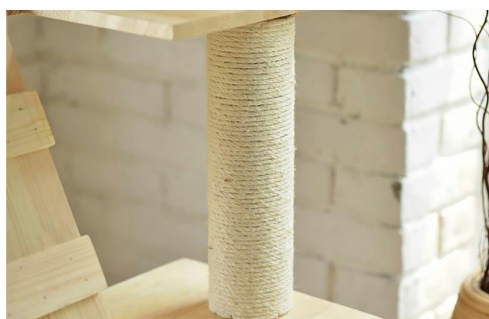

CT-6812

Size : 50X60X185cm
other customized sizes.