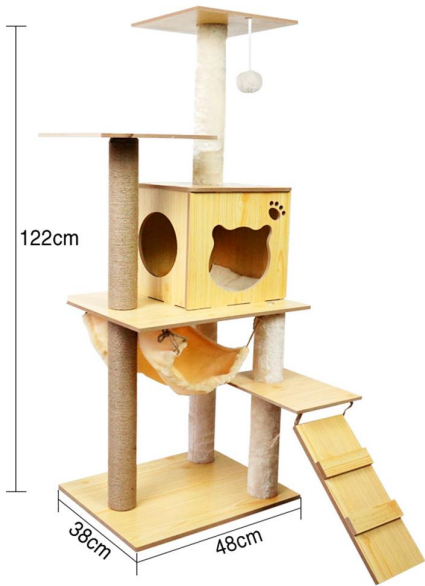

CAT TREE

A Cat Tree (also referred to as a cat tree house, cat condo, kitty condo, cat stand, cat post "cat box" or cat tower) is an artificial structure for a cat to play, exercise, relax and sleep on. Cat trees are usually constructed of premium wood and then covered with carpet or a similar fabric that encourages and allows a cat to scratch. In some luxury designs, soft and heavyweight fabrics have also replaced abrasive carpet. In addition to carpet, cat trees may contain other desirable items to encourage scratching of the tree such as drop balls, sisal rope, and cat toys. Cat trees are named as such because they typically have several platforms at differing angles that aid in exercise for the cat as well as a means for the cat to reach the top.

CT-6801
 Size : 60X40X155cm
 other customized sizes.

CT-6802
 Size : 60X50X185cm
 other customized sizes.

CT-6803
 Size : 50X50X141cm
 other customized sizes.

CT-6804
 Size : 60X40X75cm
 other customized sizes.

CT-6805

Size : 40X40X120cm
other customized sizes.

CT-6806

Size : 38X48X122cm
other customized sizes.

CT-6807

Size : 48X34X138cm
other customized sizes.

CT-6808
 Size : 35X35X75cm
 other customized sizes.

CT-6809
 Size : 60X40X153cm
 other customized sizes.

CT-6810

Size : 50X50X155cm
other customized sizes.

CT-6811

Size : 43X34X70cm
other customized sizes.

CT-6812

Size : 50X60X185cm
other customized sizes.

CT-6813
 Size : 40X40X120cm
 other customized sizes.

CT-6814
 Size : 40X60X90cm
 other customized sizes.