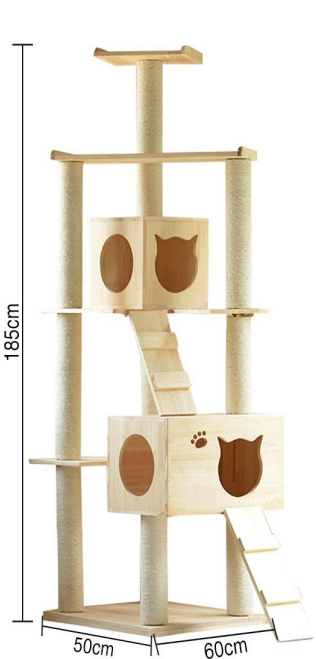

CAT TREE

A Cat Tree (also referred to as a cat tree house, cat condo, kitty condo, cat stand, cat post "cat box" or cat tower) is an artificial structure for a cat to play, exercise, relax and sleep on. Cat trees are usually constructed of premium wood and then covered with carpet or a similar fabric that encourages and allows a cat to scratch. In some luxury designs, soft and heavyweight fabrics have also replaced abrasive carpet. In addition to carpet, cat trees may contain other desirable items to encourage scratching of the tree such as drop balls, sisal rope, and cat toys. Cat trees are named as such because they typically have several platforms at differing angles that aid in exercise for the cat as well as a means for the cat to reach the top.

CT-6805

Size : 40X40X120cm
other customized sizes.

CT-6806

Size : 38X48X122cm
other customized sizes.

CT-6807

Size : 48X34X138cm
other customized sizes.

CT-6808
 Size : 35X35X75cm
 other customized sizes.

CT-6809
 Size : 60X40X153cm
 other customized sizes.

CT-6810

Size : 50X50X155cm
other customized sizes.

CT-6811

Size : 43X34X70cm
other customized sizes.

CT-6812

Size : 50X60X185cm
other customized sizes.

CT-6813
 Size : 40X40X120cm
 other customized sizes.

CT-6814
 Size : 40X60X90cm
 other customized sizes.

CT-6815
 Size : 35X35X45cm
 other customized sizes.

CT-6817
other customized sizes.

CT-6818
Size : 50X50X120cm
other customized sizes.