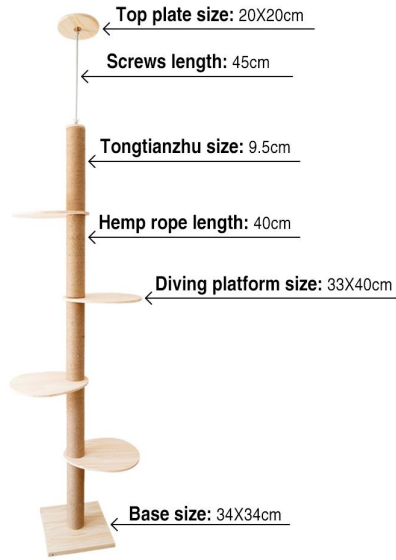

CT-6805

Size : 40X40X120cm
other customized sizes.

CT-6806

Size : 38X48X122cm
other customized sizes.

CT-6807

Size : 48X34X138cm
other customized sizes.

CT-6808
 Size : 35X35X75cm
 other customized sizes.

CT-6809
 Size : 60X40X153cm
 other customized sizes.

CT-6810

Size : 50X50X155cm
other customized sizes.

CT-6811

Size : 43X34X70cm
other customized sizes.

CT-6812

Size : 50X60X185cm
other customized sizes.

CT-6813
 Size : 40X40X120cm
 other customized sizes.

CT-6814
 Size : 40X60X90cm
 other customized sizes.

CT-6815
 Size : 35X35X45cm
 other customized sizes.

CT-6817
other customized sizes.

CT-6818
Size : 50X50X120cm
other customized sizes.